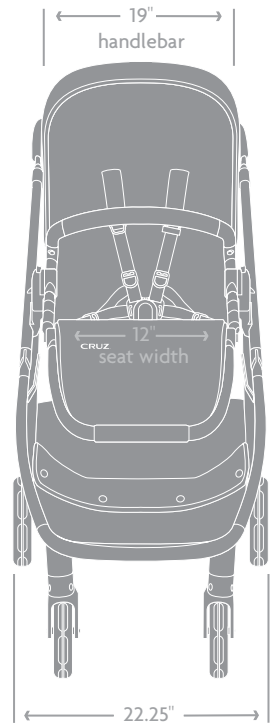

Seat: 6.5 lbs

True Weight (includes canopy, wheels, and basket)
Frame + Seat: 21.5 lbs

Frame: 16.5 lbs