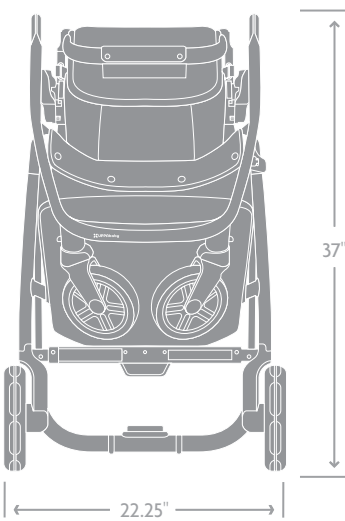

Seat: 6.5 lbs

True Weight (includes canopy, wheels, and basket)
Frame + Seat: 21.5 lbs

Frame: 16.5 lbs