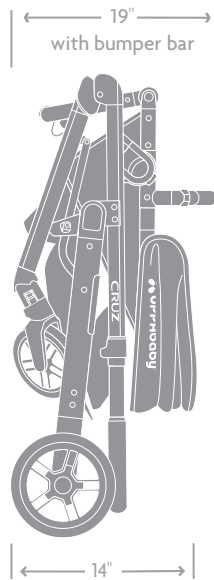

Seat: 6.5 lbs

True Weight (includes canopy, wheels, and basket)
Frame + Seat: 21.5 lbs

Frame: 16.5 lbs