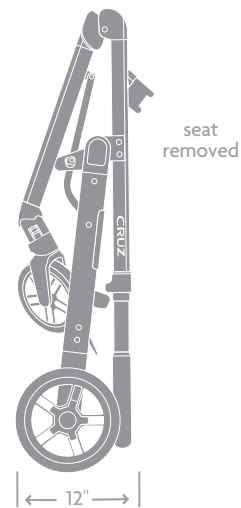

Seat: 6.5 lbs

True Weight (includes canopy, wheels, and basket)
Frame + Seat: 21.5 lbs

Frame: 16.5 lbs